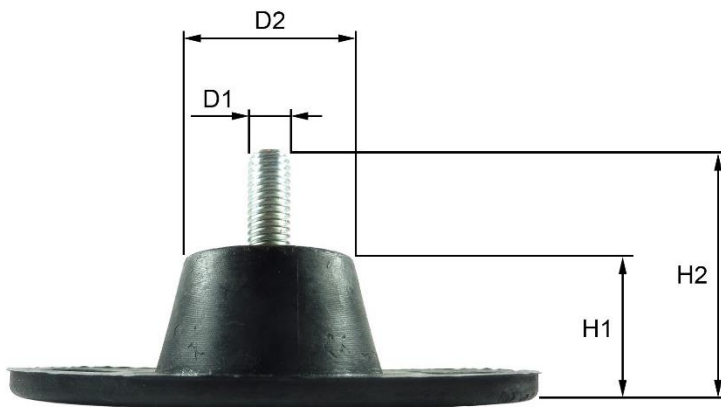

Dimensions

Condenser support | Vibration isolators

Type AS

Code	Dimensions (mm)								
	D1	D2	L1	L2	L3	W1	W2	H1	H2
AS45M8/3025	8	30	67	90	13	9	55	25	45
AS60M8/3025	8	30	67	90	13	9	55	25	45