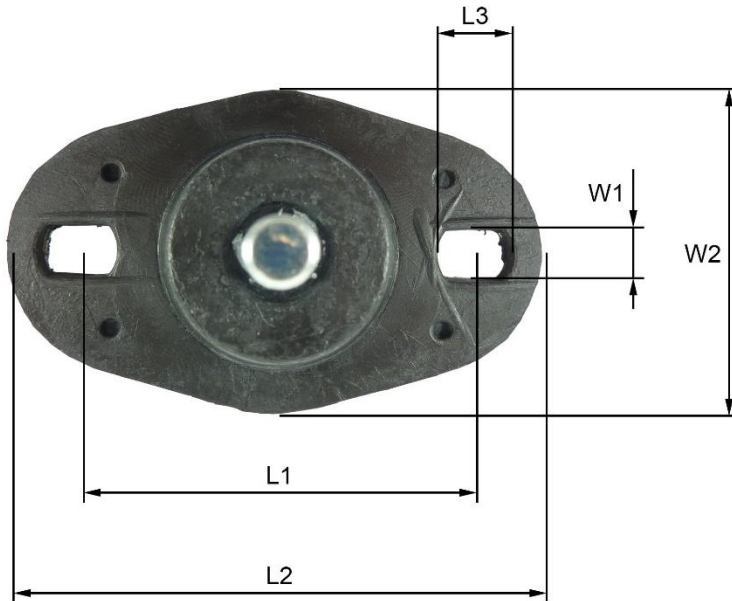

Dimensions

Condenser support | Vibration isolators

Type AS

Code	Dimensions (mm)								
	D1	D2	L1	L2	L3	W1	W2	H1	H2
AS45M8/3025	8	30	67	90	13	9	55	25	45
AS60M8/3025	8	30	67	90	13	9	55	25	45